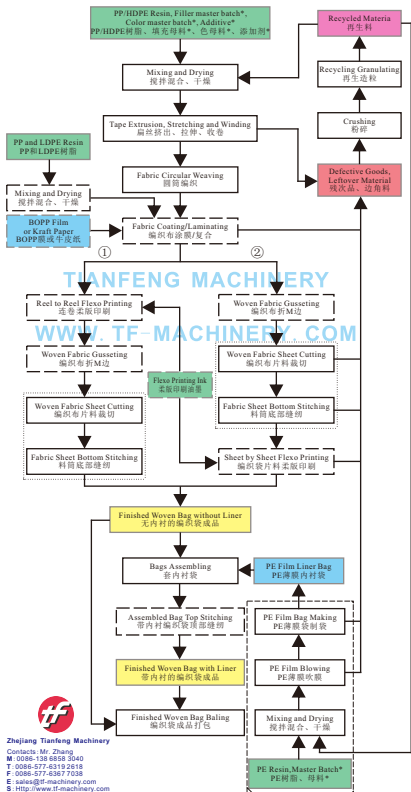

PP/HDPE WOVEN BAG PRODUCTION FLOW CHART

PP/HDPE编织袋生产流程

Zhejiang Tianfeng Machinery

Contacts: Mr. Zhang

M: 0086-138 6858 3040

T: 0086-577-6319 2618

F: 0086-577-6367 7038

E: sales@tf-machinery.com

S: Http://www.tf-machinery.com

A: Wenzhou, Zhejiang, China

Note: The items with * and one in the dashed box are optional.

说明: 带*项和虚线框里的单元为可选项。